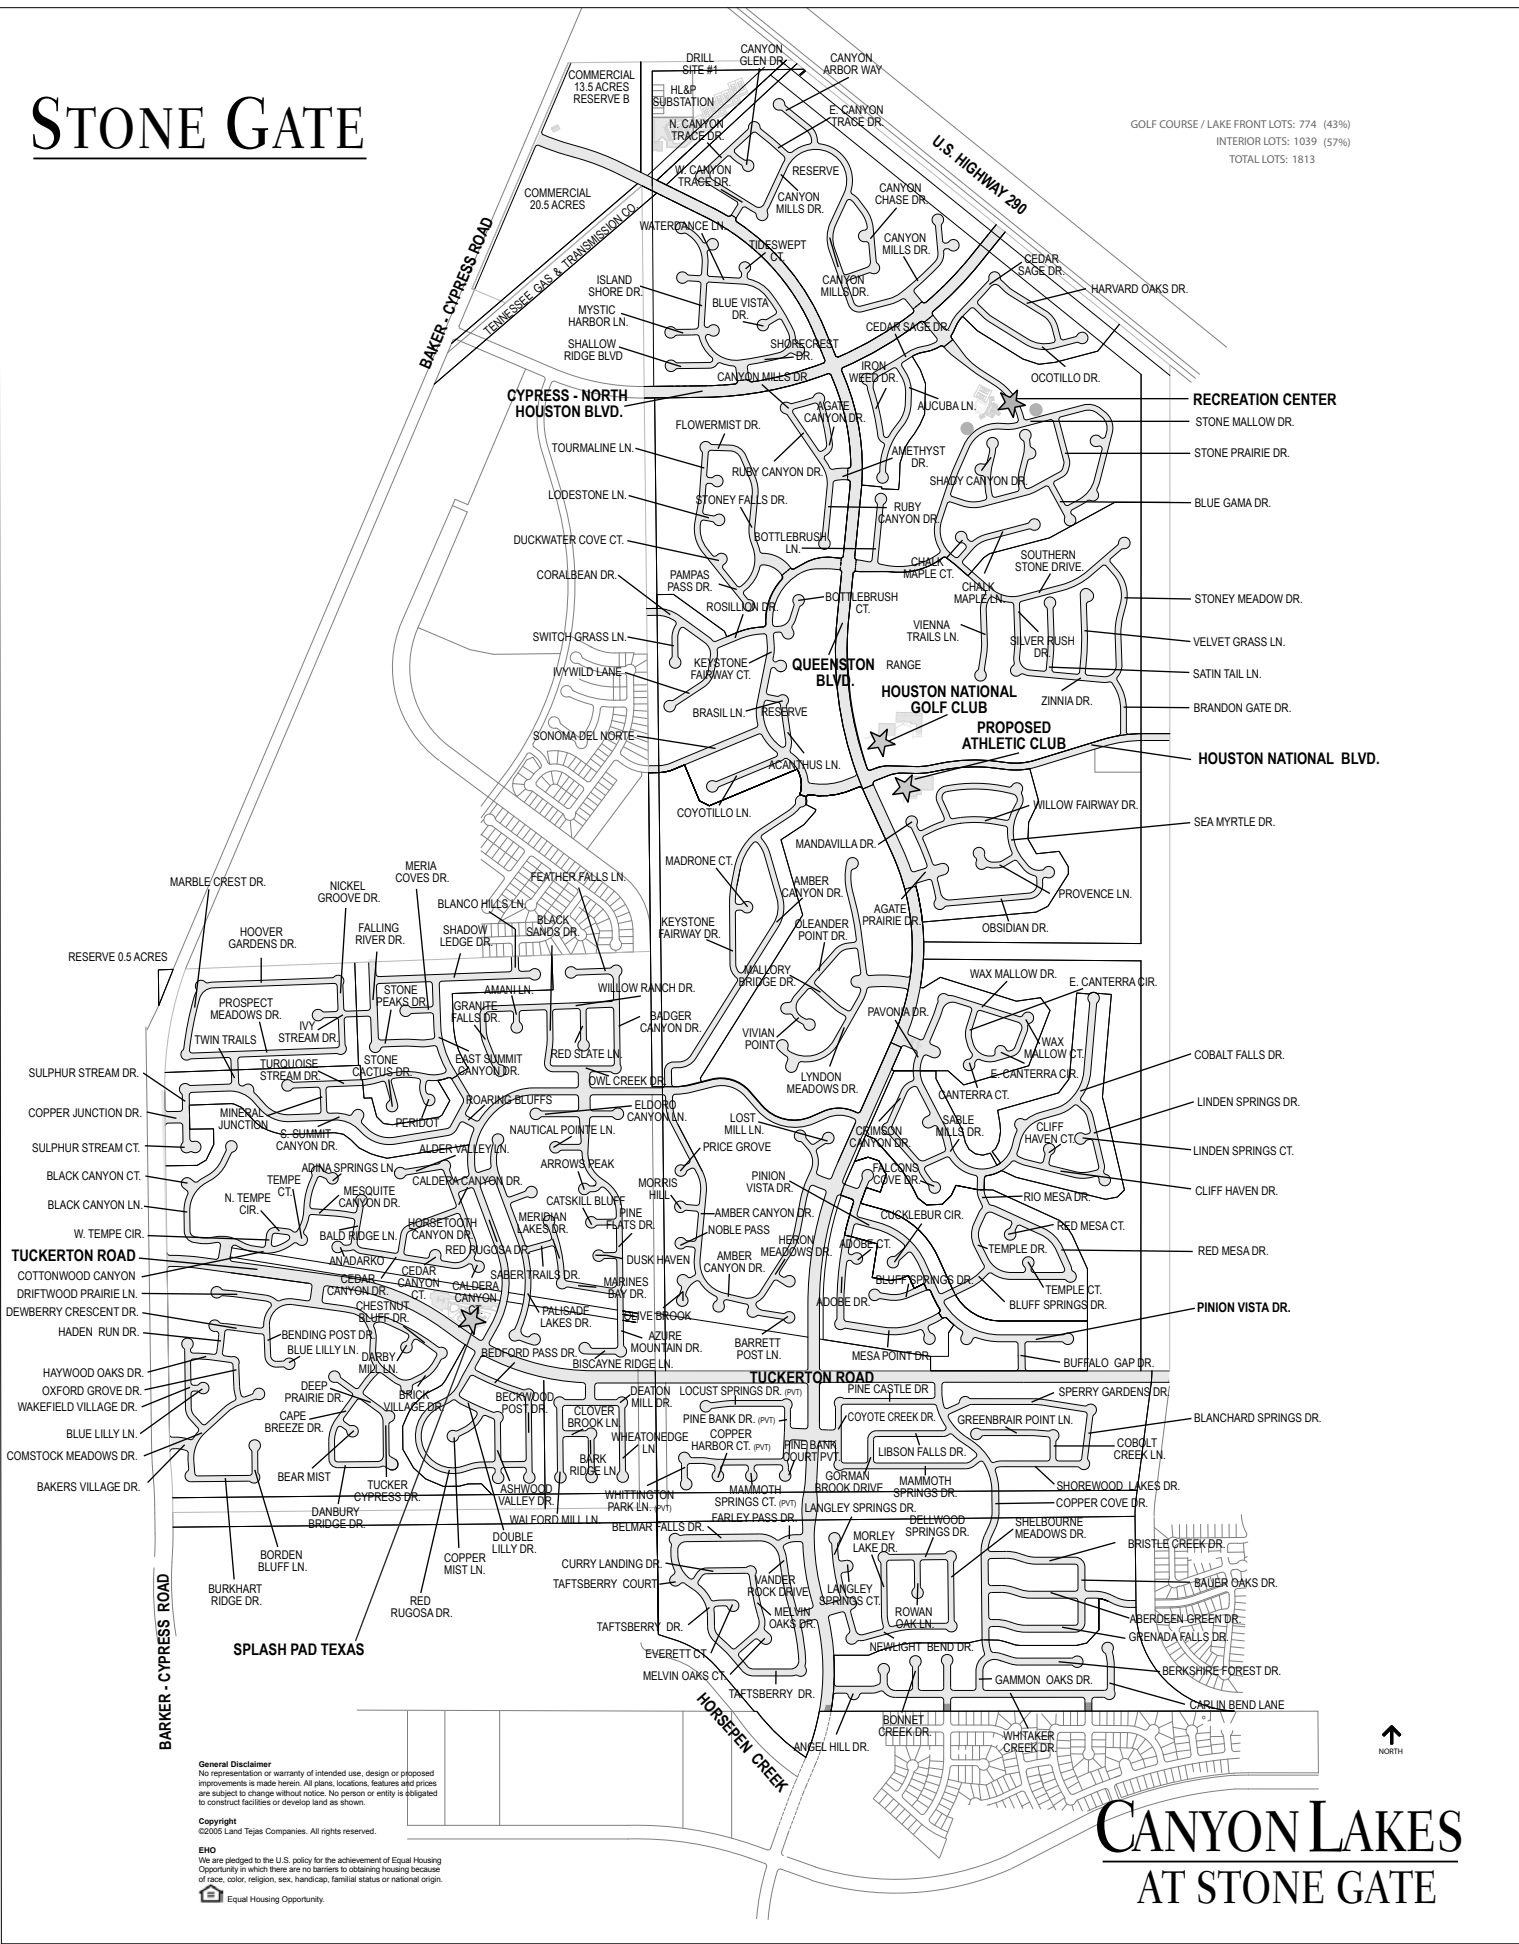

STONE GATE

GOLF COURSE / LAKE FRONT LOTS: 774 (43%)
INTERIOR LOTS: 1039 (57%)
TOTAL LOTS: 1813

CANYON LAKES AT STONE GATE