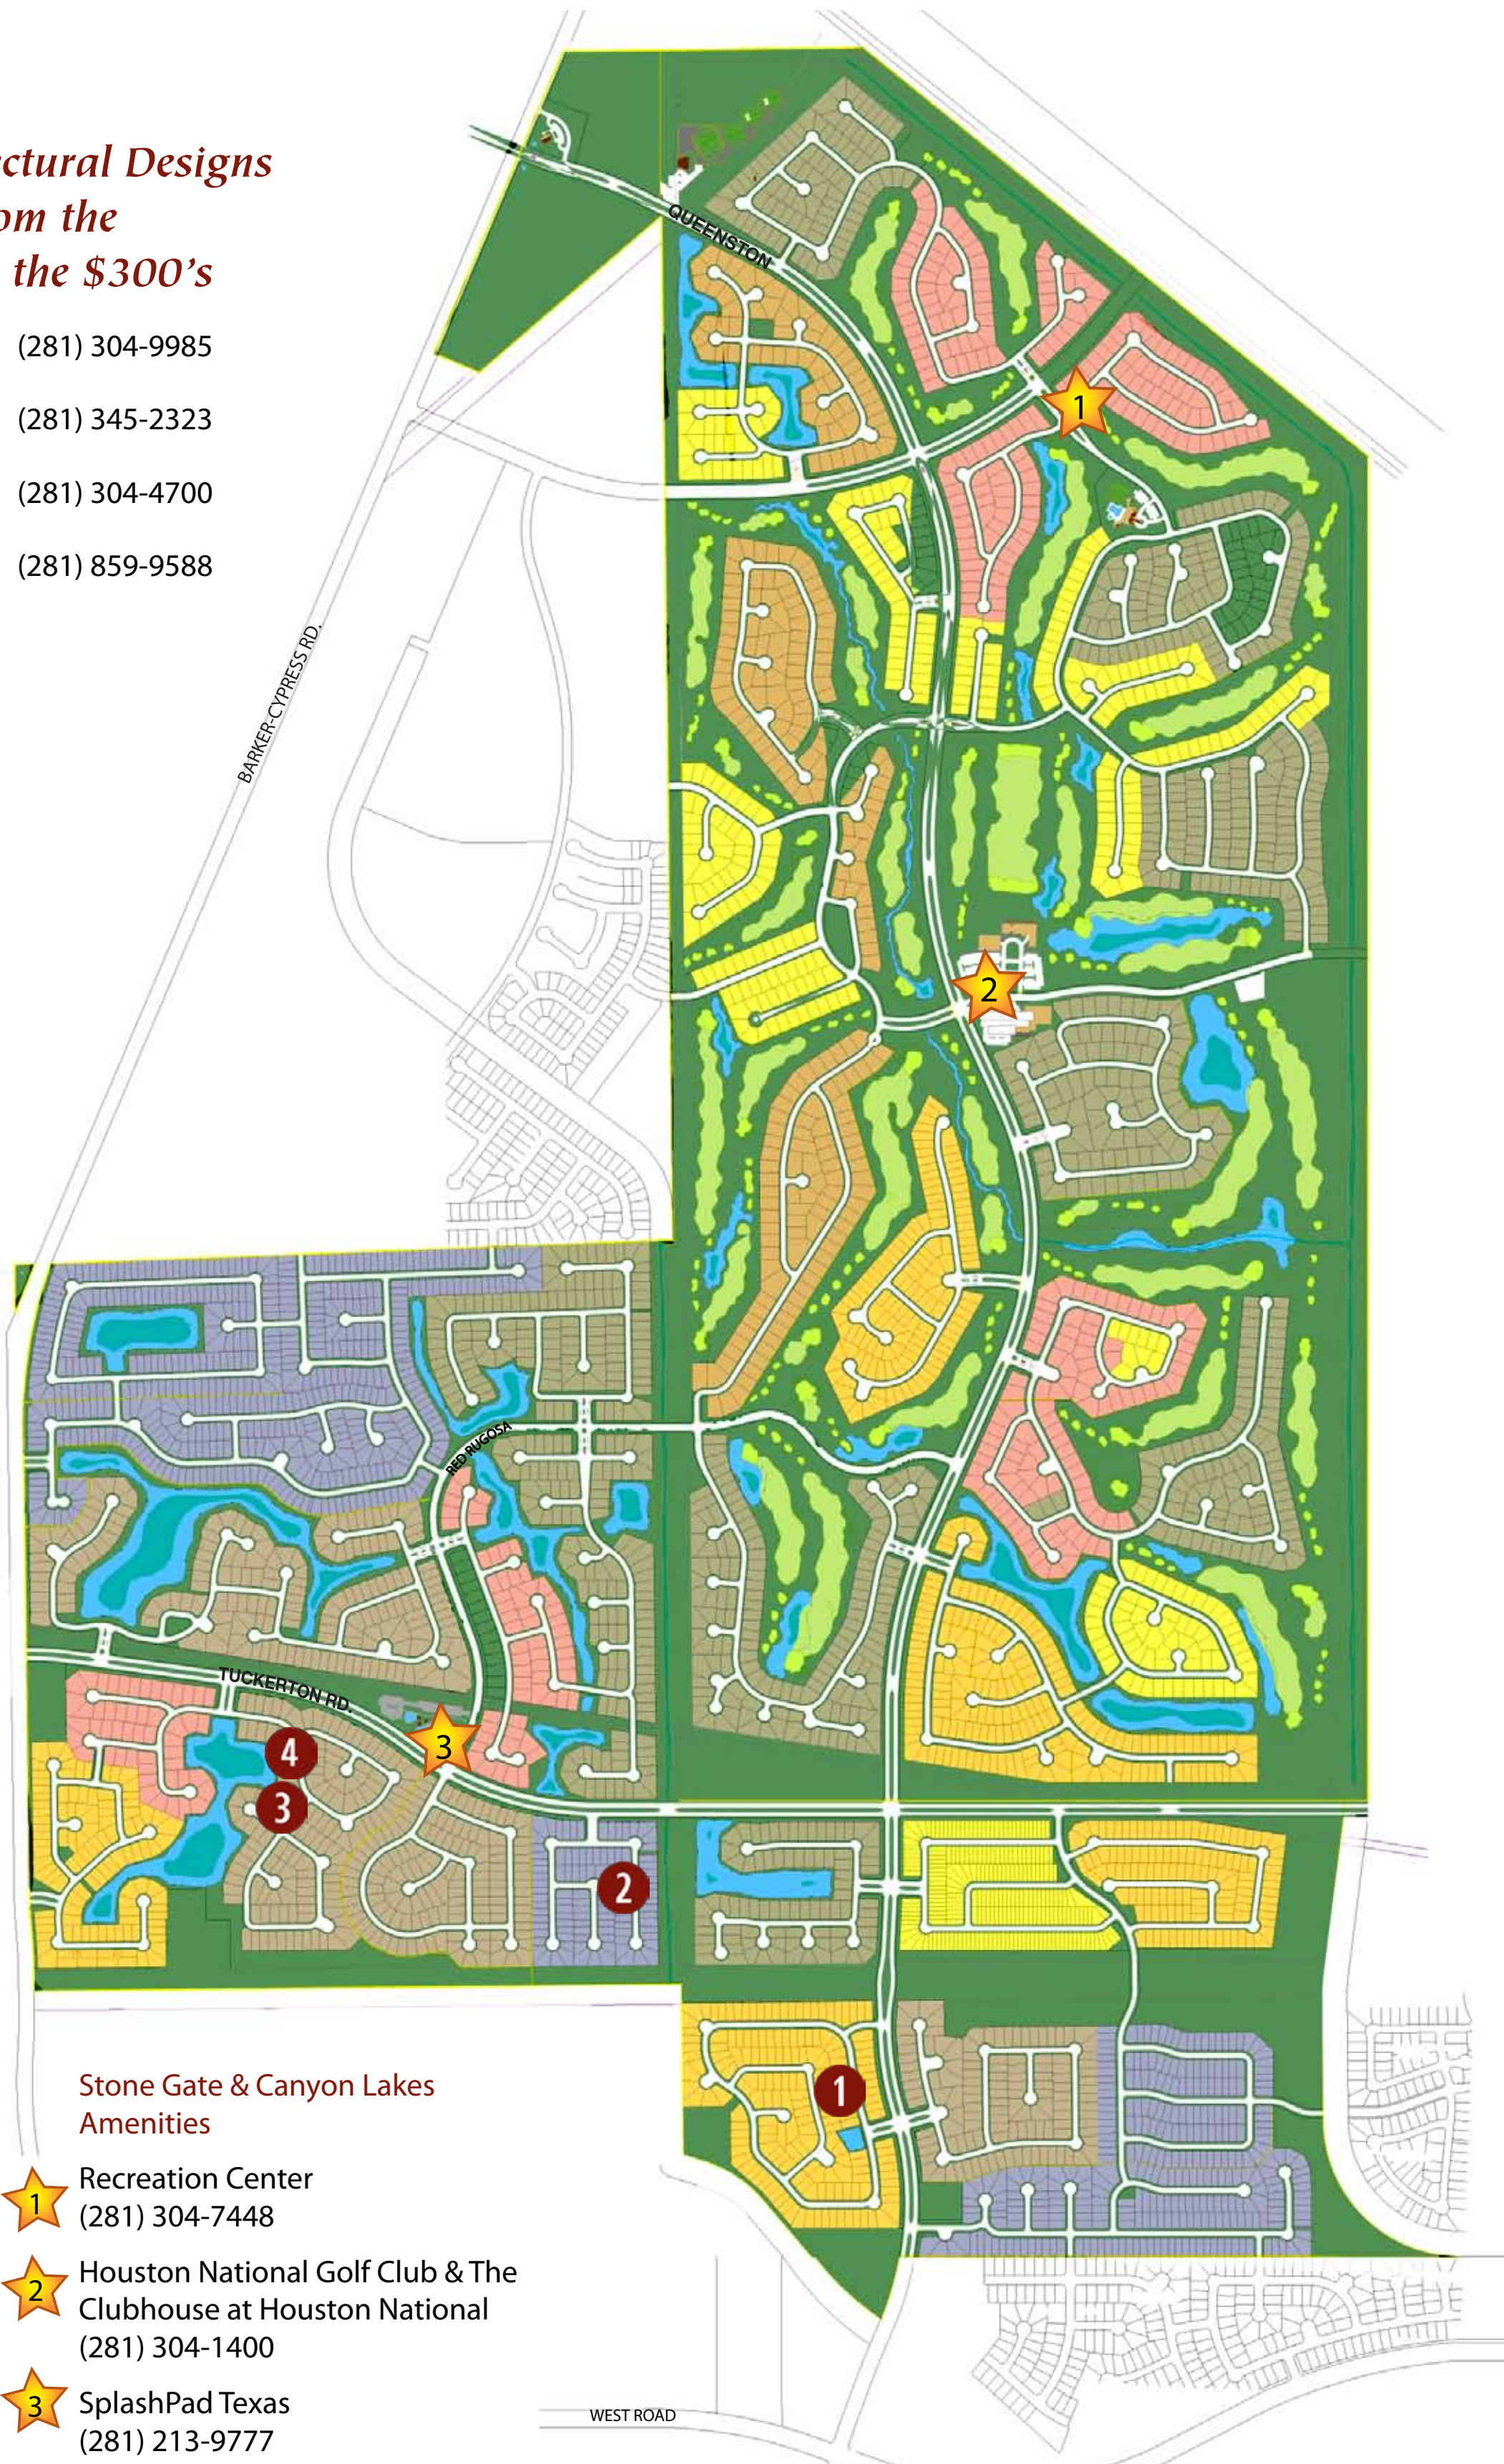

*Over 200 Architectural Designs
priced from the
mid \$100's to the \$300's*

- 1** CastleRock (281) 304-9985
- 2** Deerwood (281) 345-2323
- 3** First Texas (281) 304-4700
- 4** Westin (281) 859-9588

Stone Gate & Canyon Lakes
Amenities

- 1** Recreation Center (281) 304-7448
- 2** Houston National Golf Club & The Clubhouse at Houston National (281) 304-1400
- 3** SplashPad Texas (281) 213-9777